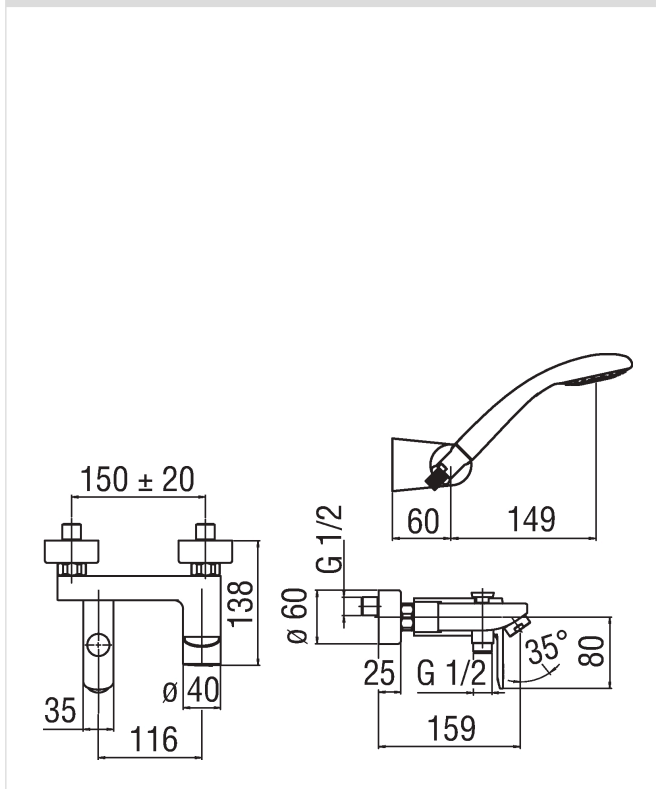

Image

Technical drawing

Specifications

- Tub
- External single control with duplex
- White and chrome Finish
- Automatic deviator
- Adjustable hand shower support
- Single jet hand shower
- 150 cm hose
- Cartridge \varnothing 35 mm
- Dynamic flow limiter (-50%)
- The temperature limiter
- Aerator Neoperl® M 28 x 1
- Packaging: 25,1 x 21 x 17 cm / 0,00896 m³ / 2,9 kg

Flow rate diagram