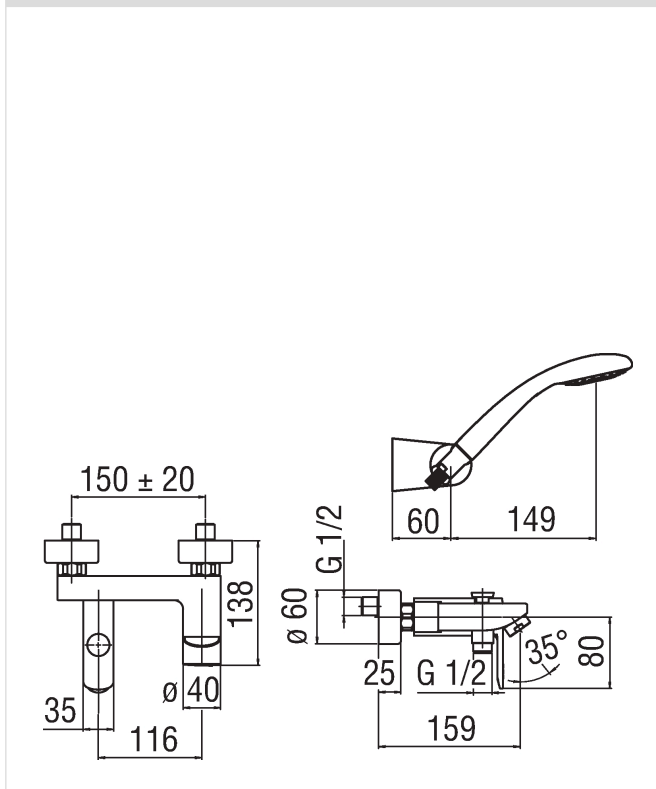

Image

Technical drawing

Specifications

- Tub
- External single control with duplex
- Black and chrome Finish
- Automatic deviator
- Adjustable hand shower support
- Single jet hand shower
- 150 cm hose
- Cartridge  $\varnothing$  35 mm
- Dynamic flow limiter (-50%)
- The temperature limiter
- Aerator Neoperl® M 28 x 1
- Packaging: 25,1 x 21 x 17 cm / 0,00896 m<sup>3</sup> / 2,9 kg

Flow rate diagram