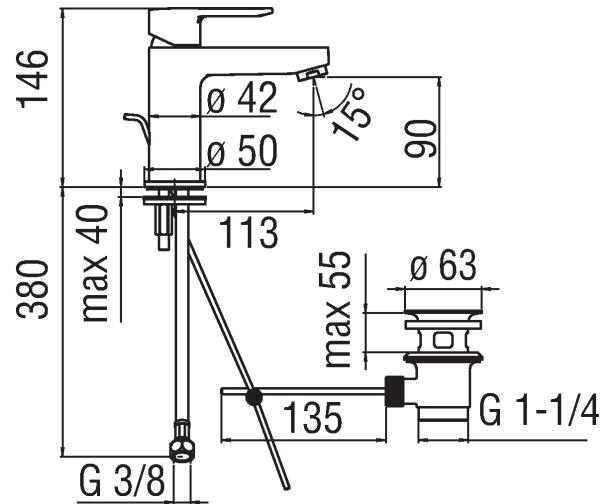

Image

Technical drawing

Specifications

- Washbasin
- Single control
- White and chrome Finish
- Cartridge  $\varnothing$  35 mm
- Dynamic flow limiter (-50%)
- The temperature limiter
- Aerator Neoperl® cascade M 24 x 1
- Flexible Parigi® SPX® stainless steel  $\varnothing$  3/8"
- Packaging: 41,2 x 16,4 x 7,1 cm / 0,004797 m' / 1,75 kg

Flow rate diagram