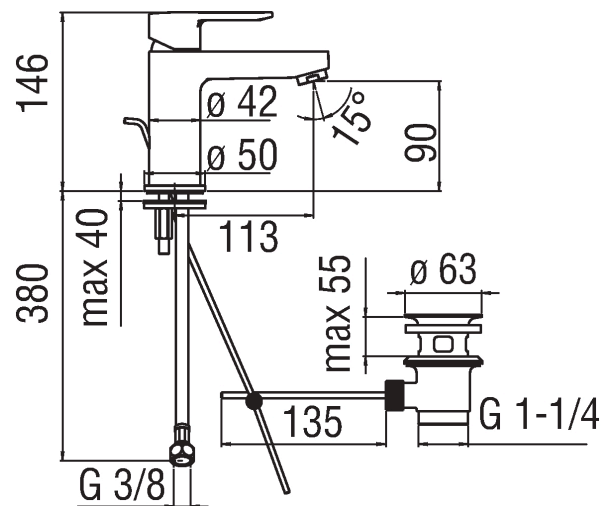

Image

Technical drawing

Specifications

- Washbasin
- Single control
- Black and chrome Finish
- Cartridge  $\varnothing$  35 mm
- Dynamic flow limiter (-50%)
- The temperature limiter
- Aerator Neoperl® cascade M 24 x 1
- Flexible Parigi® SPX® stainless steel  $\varnothing$  3/8"
- Packaging: 41,2 x 16,4 x 7,1 cm / 0,004797 m' / 1,75 kg

Flow rate diagram