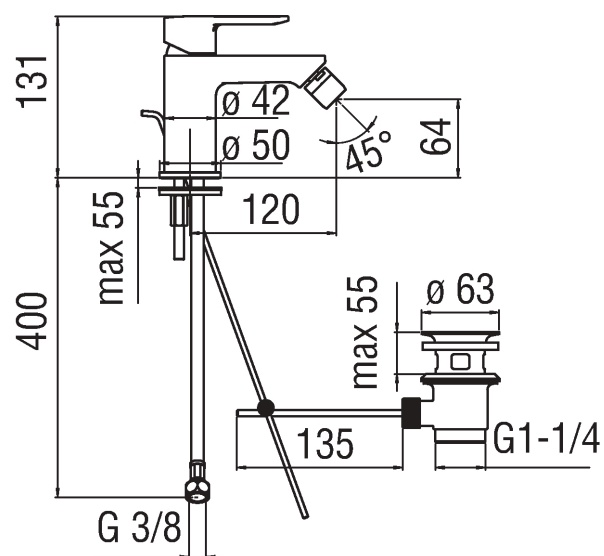

Image

Technical drawing

Specifications

- Bidet
- Single control
- White and chrome Finish
- Swivel jet
- Cartridge \varnothing 35 mm
- Dynamic flow limiter (-50%)
- The temperature limiter
- Aerator Neoperl® M 22 x 1
- Flexible Parigi® SPX® stainless steel \varnothing 3/8"
- Packaging: 41,2 x 16,4 x 7,1 cm / 0,004797 m³ / 1,66 kg

Flow rate diagram