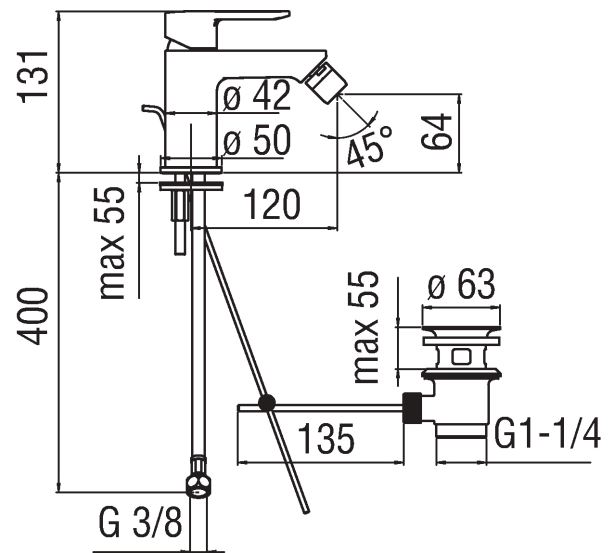

Image

Technical drawing

Specifications

- Bidet
- Single control
- Black and chrome Finish
- Swivel jet
- Cartridge \varnothing 35 mm
- Dynamic flow limiter (-50%)
- The temperature limiter
- Aerator Neoperl® M 22 x 1
- Flexible Parigi® SPX® stainless steel \varnothing 3/8"
- Packaging: 41,2 x 16,4 x 7,1 cm / 0,004797 m³ / 1,66 kg

Flow rate diagram