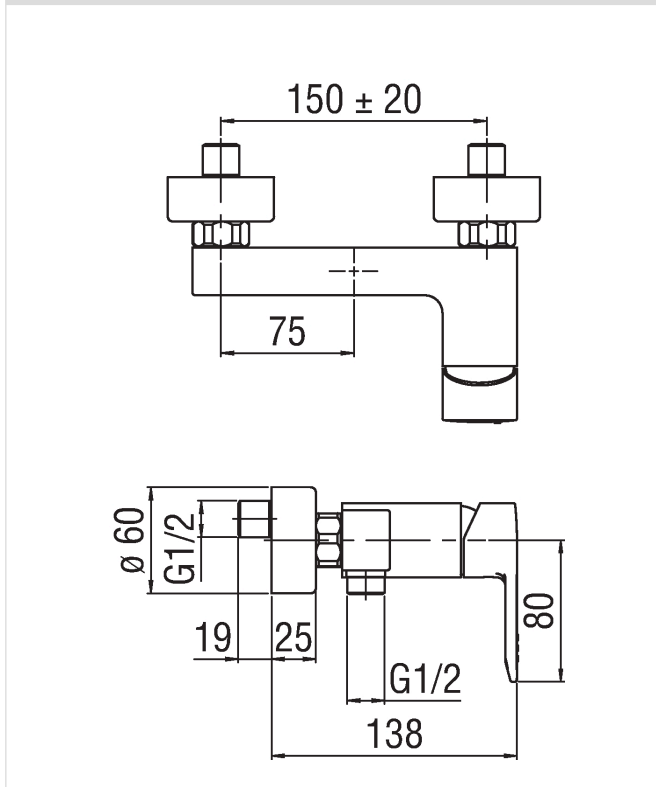

Image

Technical drawing

Specifications

- Shower
- External single control
- Chrome Finish
- 1/2" outlet
- Cartridge  $\varnothing$  35 mm
- Dynamic flow limiter (-50%)
- The temperature limiter
- Packaging: 21 x 17 x 7 cm / 0,002499 m<sup>3</sup> / 1,64 kg

Flow rate diagram