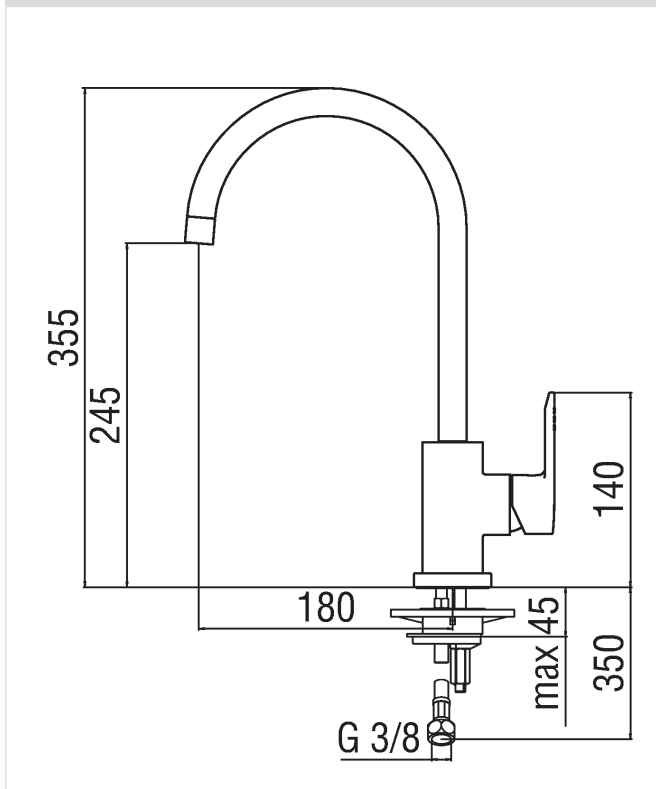

Image

Technical drawing

Specifications

- Sink
- Single control
- White and chrome Finish
- Swivel spout
- Cartridge \varnothing 35 mm
- Dynamic flow limiter (-50%)
- The temperature limiter
- Aerator Neoperl[®] M 16 x 1
- Flexible Parigi[®] SPX[®] stainless steel \varnothing 3/8"
- Packaging: 56,5 x 29 x 7,1 cm / 0,011633 m³ / 2,3 kg

Flow rate diagram