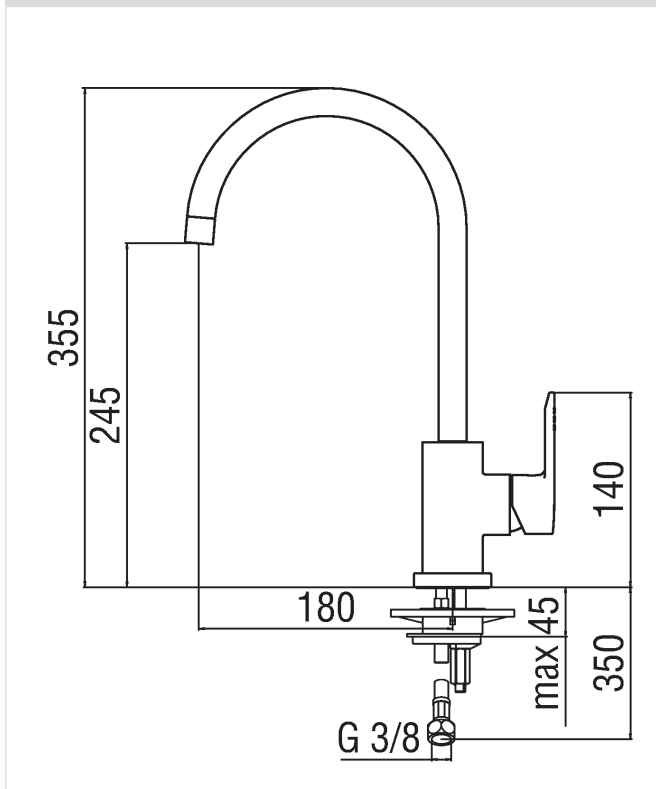

Image

Technical drawing

Specifications

- Sink
- Single control
- Black and chrome Finish
- Swivel spout
- Cartridge  $\varnothing$  35 mm
- Dynamic flow limiter (-50%)
- The temperature limiter
- Aerator Neoperl<sup>®</sup> M 16 x 1
- Flexible Parigi<sup>®</sup> SPX<sup>®</sup> stainless steel  $\varnothing$  3/8"
- Packaging: 56,5 x 29 x 7,1 cm / 0,011633 m<sup>3</sup> / 2,35 kg

Flow rate diagram