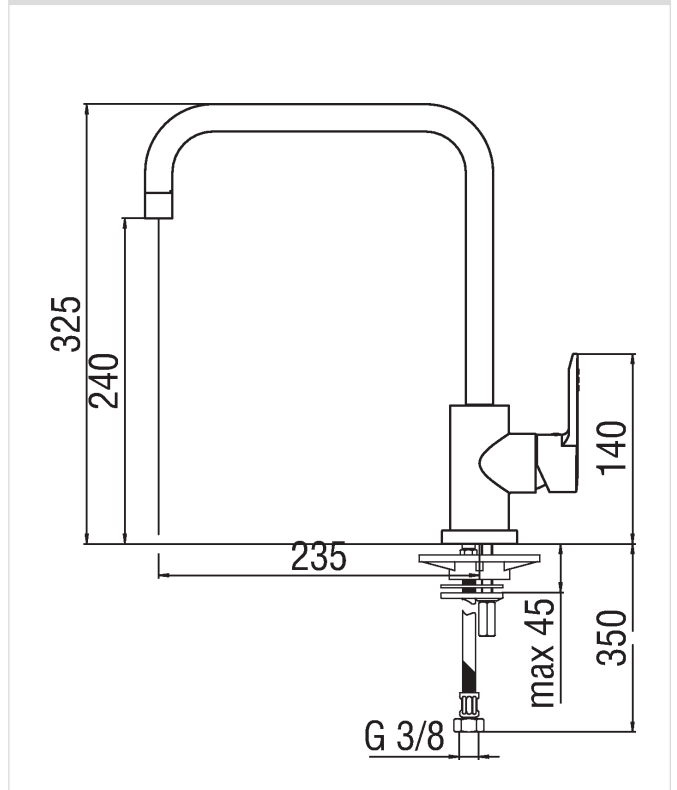

Image

Technical drawing

Specifications

- Sink
- Single control
- White and chrome Finish
- Swivel spout
- Cartridge \varnothing 35 mm
- Dynamic flow limiter (-50%)
- The temperature limiter
- Aerator Neoperl[®] M 16 x 1
- Flexible Parigi[®] SPX[®] stainless steel \varnothing 3/8"
- Packaging: 56,5 x 29 x 7,1 cm / 0,011633 m³ / 2,3 kg

Flow rate diagram