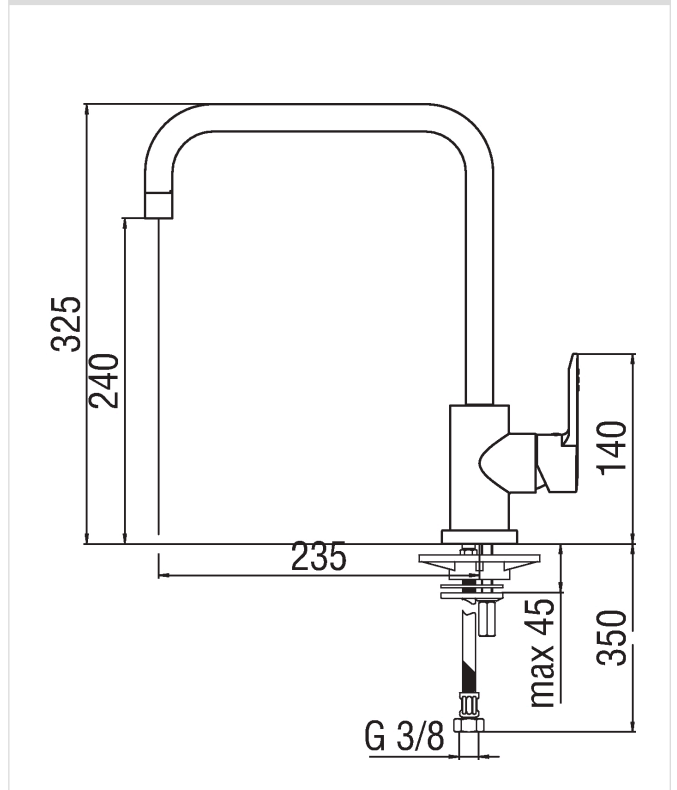

Image

Technical drawing

Specifications

- Sink
- Single control
- Chrome Finish
- Swivel spout
- Cartridge  $\varnothing$  35 mm
- Dynamic flow limiter (-50%)
- The temperature limiter
- Aerator Neoperl<sup>®</sup> M 16 x 1
- Flexible Parigi<sup>®</sup> SPX<sup>®</sup> stainless steel  $\varnothing$  3/8"
- Packaging: 56,5 x 29 x 7,1 cm / 0,011633 m<sup>3</sup> / 2,3 kg

Flow rate diagram