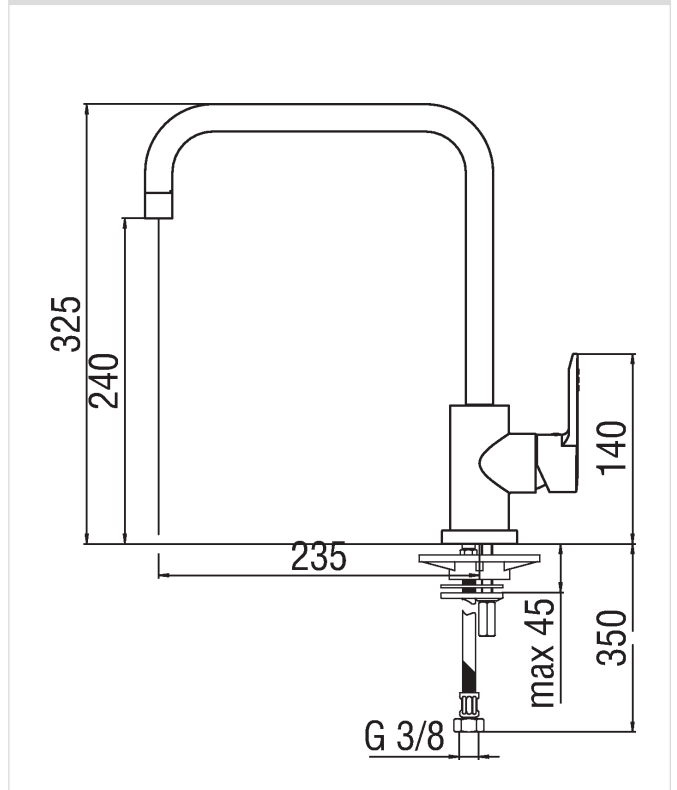

Image

Technical drawing

Specifications

- Sink
- Single control
- Black and chrome Finish
- Swivel spout
- Cartridge \varnothing 35 mm
- Dynamic flow limiter (-50%)
- The temperature limiter
- Aerator Neoperl® M 16 x 1
- Flexible Parigi® SPX® stainless steel \varnothing 3/8"
- Packaging: 56,5 x 29 x 7,1 cm / 0,011633 m³ / 2,4 kg

Flow rate diagram