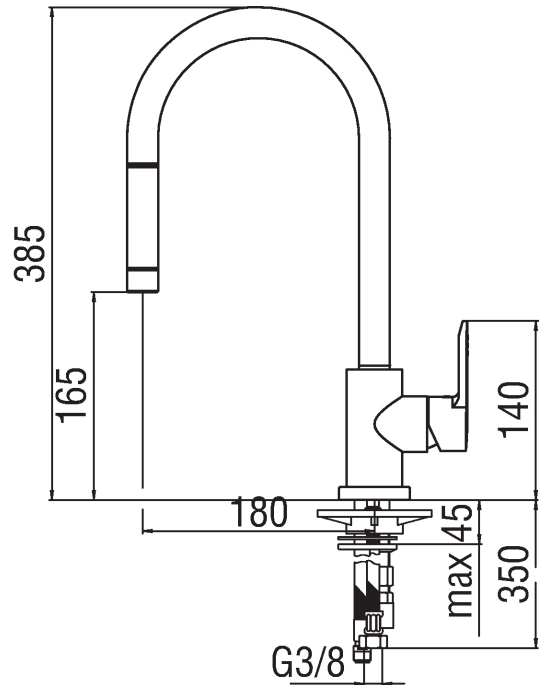

Image

Technical drawing

Specifications

Sink
Single control
White and chrome Finish
Swivel spout
Pull-out 2-jet hand shower
Cartridge \varnothing 35 mm
Dynamic flow limiter (-50%)
The temperature limiter
Flexible Parigi® SPX® stainless steel \varnothing 3/8"
Packaging: 56,5 x 29 x 7,1 cm / 0,011633 m³ / 2,76 kg

Flow rate diagram