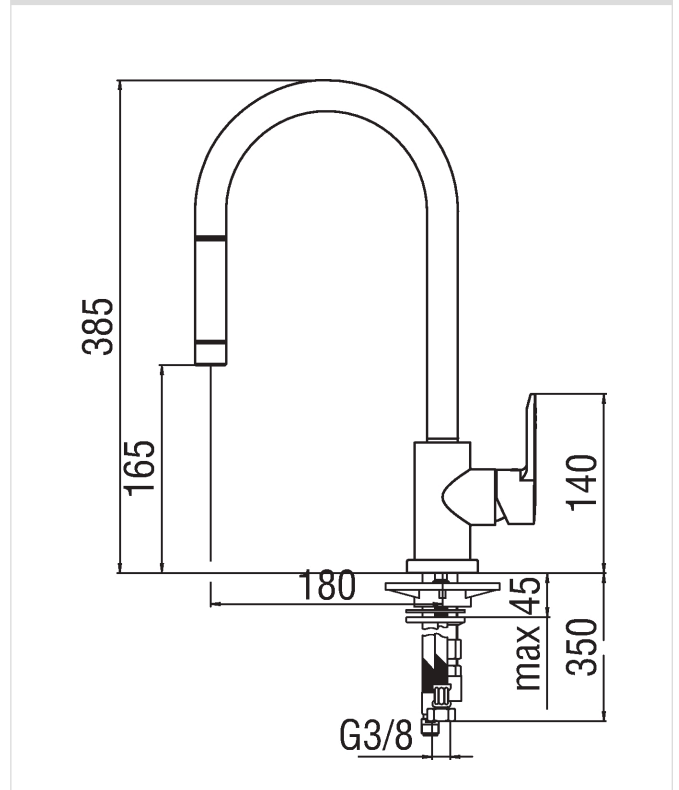

Image

Technical drawing

Specifications

- Sink
- Single control
- Chrome Finish
- Swivel spout
- Pull-out single jet hand shower
- Cartridge \varnothing 35 mm
- Dynamic flow limiter (-50%)
- The temperature limiter
- Flexible Parigi[®] SPX[®] stainless steel \varnothing 3/8"
- Packaging: 56,5 x 29 x 7,1 cm / 0,011633 m³ / 2,76 kg

Flow rate diagram