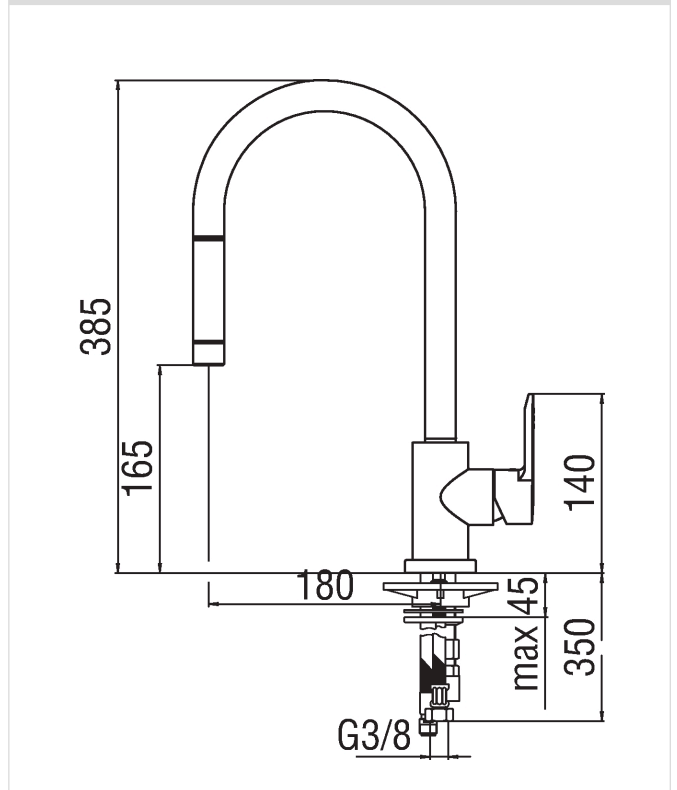

Image

Technical drawing

Specifications

- Sink
- Single control
- Black and chrome Finish
- Swivel spout
- Pull-out 2-jet hand shower
- Cartridge  $\varnothing$  35 mm
- Dynamic flow limiter (-50%)
- The temperature limiter
- Flexible Parigi® SPX® stainless steel  $\varnothing$  3/8"
- Packaging: 56,5 x 29 x 7,1 cm / 0,011633 m<sup>3</sup> / 2,76 kg

Flow rate diagram