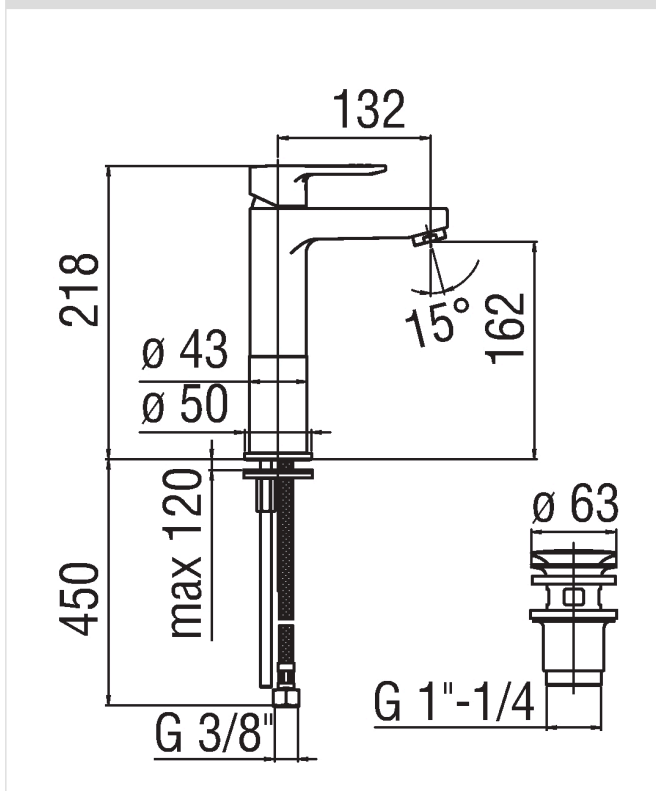

Image

Technical drawing

Specifications

- Washbasin
- Basin single control
- White and chrome Finish
- Cartridge \varnothing 35 mm
- Dynamic flow limiter (-50%)
- The temperature limiter
- Aerator Neoperl[®] cascade M 24 x 1
- Flexible Parigi[®] SPX[®] stainless steel \varnothing 3/8"
- Packaging: 41,2 x 16,4 x 7,1 cm / 0,004797 m³ / 2,14 kg

Flow rate diagram