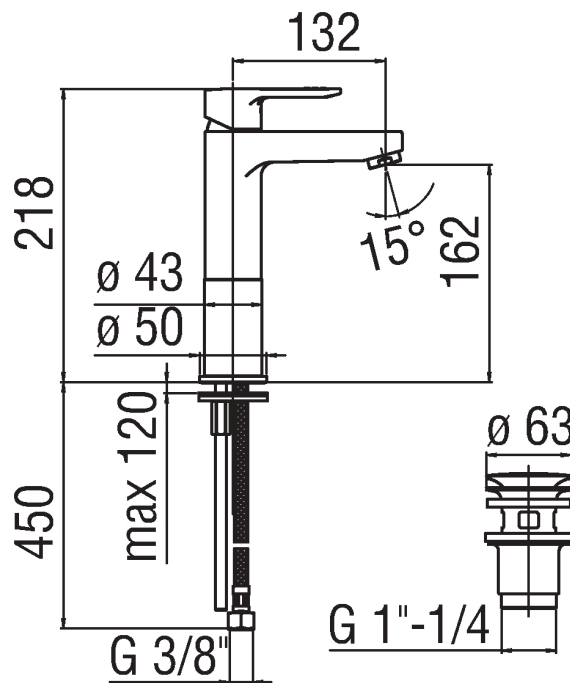

Image

Technical drawing

Specifications

Washbasin
Basin single control
Black and chrome Finish
Cartridge \varnothing 35 mm
Dynamic flow limiter (-50%)
The temperature limiter
Aerator Neoperl® cascade M 24 x 1
Flexible Parigi® SPX® stainless steel \varnothing 3/8"
Packaging: 41,2 x 16,4 x 7,1 cm / 0,004797 m³ / 2,14 kg

Flow rate diagram