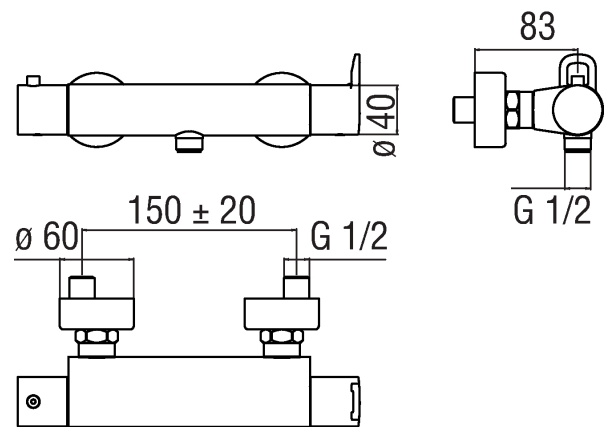

Image

Technical drawing

Specifications

Shower
External thermostatic mixer
Chrome Finish
38° C safety cut-out
Non-return valves
Anti limescale system
1/2" outlet
Screw valve ceramic disk.180°
Packaging: 24 x 25 x 8 cm / 0,0048 m³ / 2,6 kg

Flow rate diagram