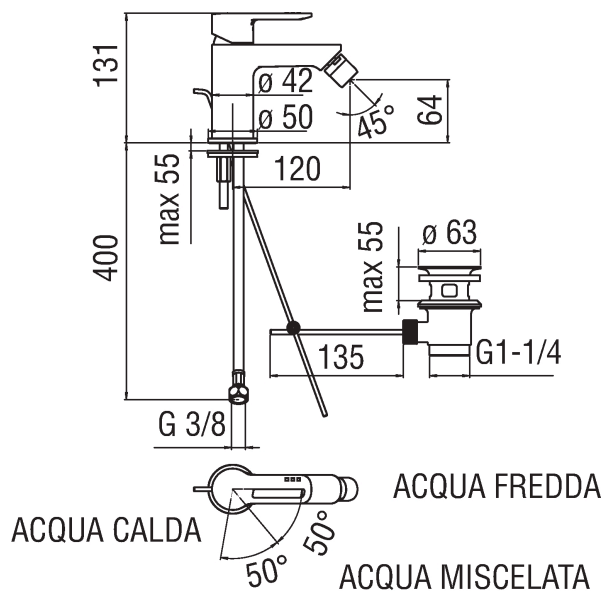

NEW ROAD
RDE0119/1CR

NOBILIS®

The Best Technology for Water

Image

Technical drawing

Specifications

- Bidet
- ECO single control
- Chrome Finish
- Swivel jet
- Cartridge \varnothing 35 mm
- Energy saving (opening in cold water with central lever position)
- Dynamic flow limiter (-50%)
- The temperature limiter
- Aerator Neoperl® M 22 x 1
- Flexible Parigi® SPX® stainless steel \varnothing 3/8"
- Packaging: 41,2 x 16,4 x 7,1 cm / 0,004797 m³ / 1,67 kg

Flow rate diagram