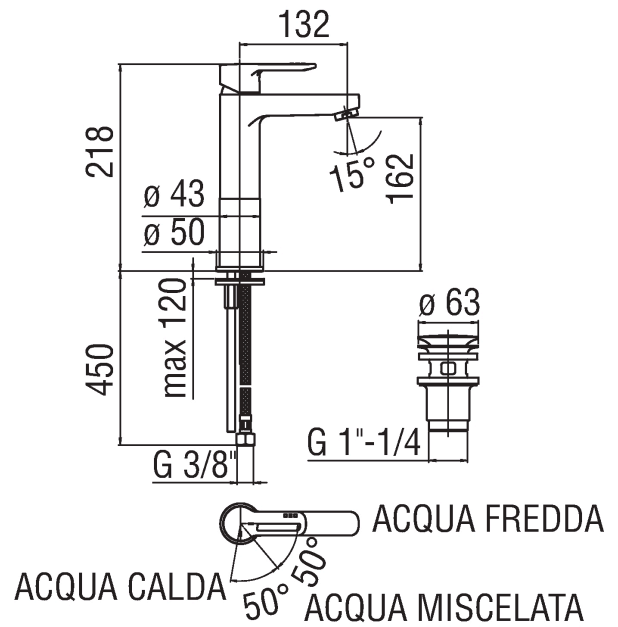

**NEW ROAD**  
**RDE0158/2CR**

**Image**

**Technical drawing**

**Specifications**

Washbasin  
ECO basin single control  
Chrome Finish  
Cartridge  $\varnothing$  35 mm  
Energy saving (opening in cold water with central lever position)  
Dynamic flow limiter (-50%)  
The temperature limiter  
Aerator Neoperl® cascade M 24 x 1  
Flexible Parigi® SPX® stainless steel  $\varnothing$  3/8"  
Packaging: 41,2 x 16,4 x 7,1 cm / 0,004797 m<sup>3</sup> / 2,15 kg

**Flow rate diagram**