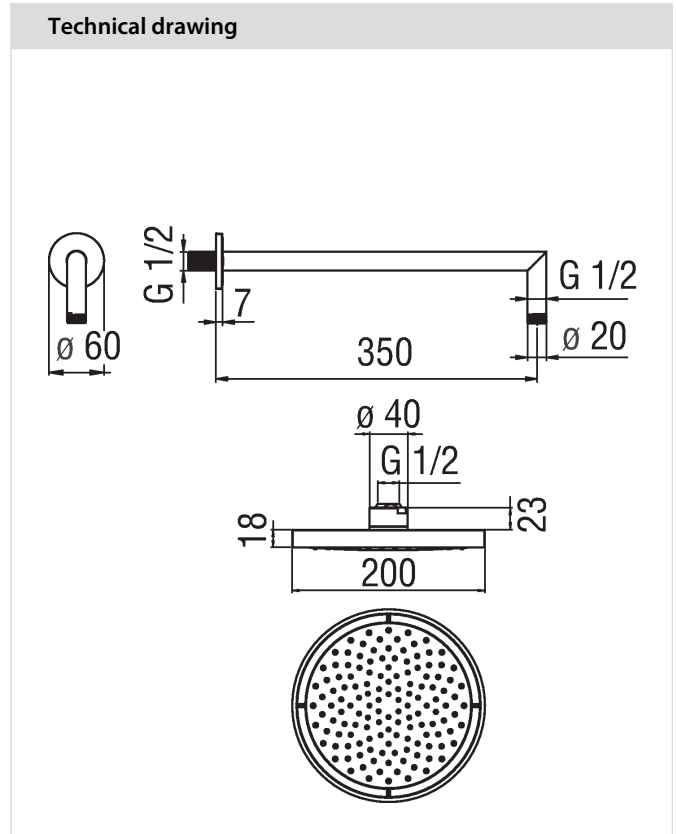

FREE SHOWER
AD138/44CR_AD139/10CCR

Specifications

SHOWER HEAD
Wall arm with shower head
350 mm wall arm
1-way inlet
Rain jet
Anti limescale system