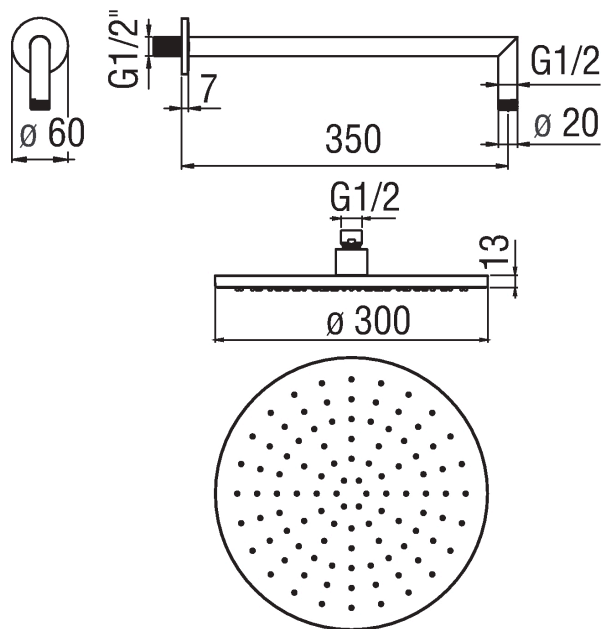

FREE SHOWER
AD138/44CR_AD139/113CR

NOBILIS[®]

The Best Technology for Water

Image

Technical drawing

Specifications

SHOWER HEAD
Wall arm with shower head
350 mm wall arm
1-way inlet
Rain jet

Flow rate diagram