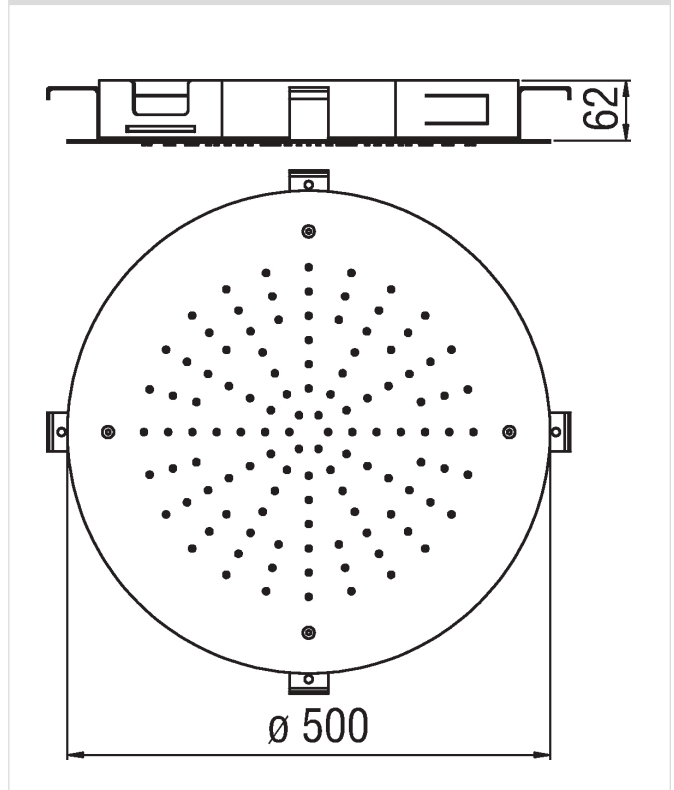

**FREE SHOWER  
AD139/105CR**

Image

Technical drawing

**Specifications**

SHOWER HEAD  
Flush fit shower head  
Chrome Finish  
Dimension Ø 500 mm  
1-way inlet  
Rain jet  
Packaging: 59 x 39 x 12,5 cm / 0,028762 m<sup>3</sup> / 9,6 kg

**Flow rate diagram**