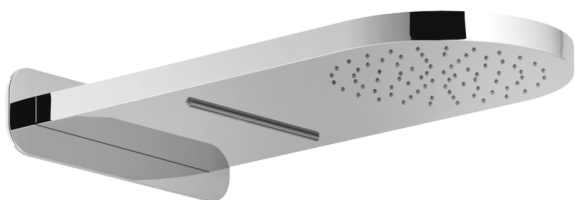

# FREE SHOWER AD139/107CR

## Image

### SHOWER HEAD

Wall-mounted shower head

Chrome Finish

2-way inlet

Rain jet

Cascade jet

Packaging: 60 x 38 x 11,5 cm / 0,02622 m<sup>3</sup> / 7,67 kg