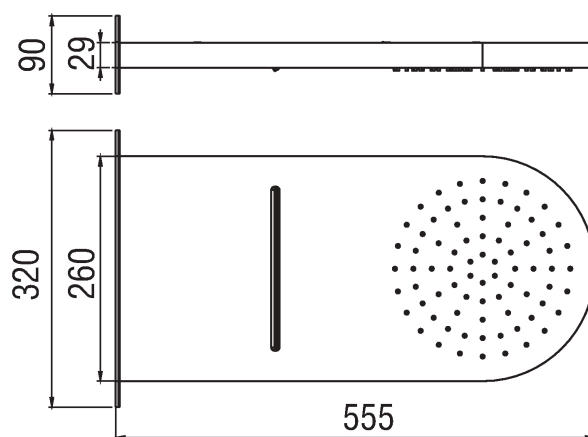

Technical drawing