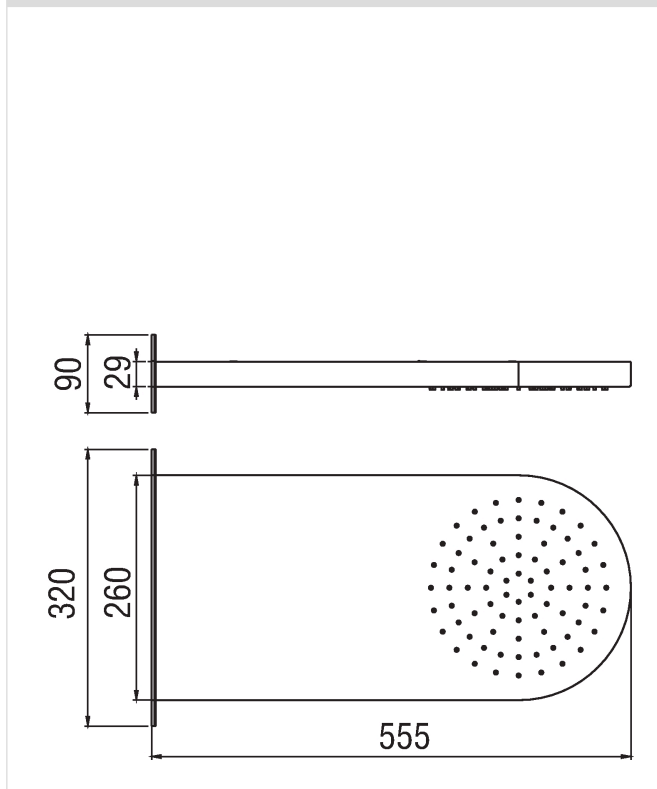

**FREE SHOWER  
AD139/127CR**

**Image**

**Technical drawing**

**Specifications**

SHOWER HEAD  
Wall-mounted shower head  
Chrome Finish  
1-way inlet  
Rain jet