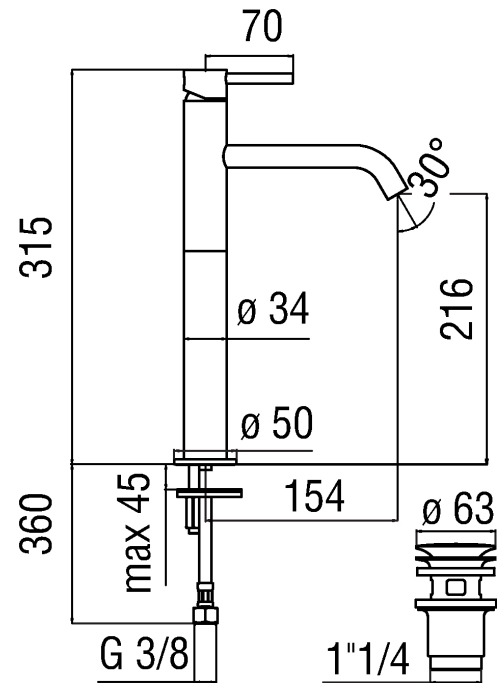

Image

Technical drawing

Specifications

Washbasin
Basin single control
Chrome Finish
Cartridge $\varnothing 28$ mm
Dynamic flow limiter (-50%)
The temperature limiter
Aerator Neoperl® caché M 16,5 x 1
Flexible Parigi® SPX® stainless steel $\varnothing 3/8"$
Packaging: 56,5 x 29 x 7,1 cm / 0,011633 m' / 2,14 kg

Flow rate diagram