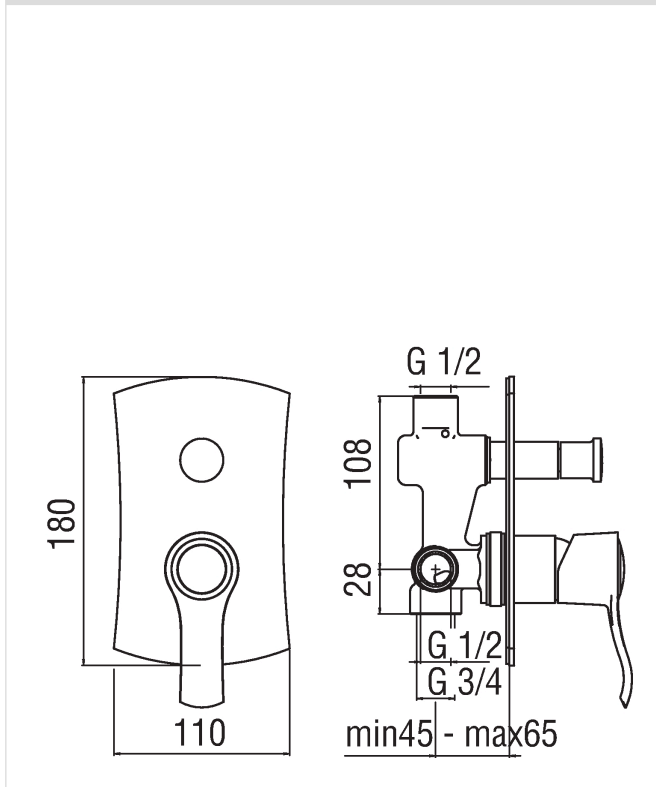

Image

Technical drawing

Specifications

- Shower
- Flush fit single control
- Chrome Finish
- 2-way outlet
- Automatic deviator
- Built-in part included
- Cartridge  $\varnothing$  35 mm
- Dynamic flow limiter (-50%)
- The temperature limiter
- Packaging: 16,5 x 21,5 x 17,1 cm / 0,006066 m<sup>3</sup> / 1 kg

Flow rate diagram