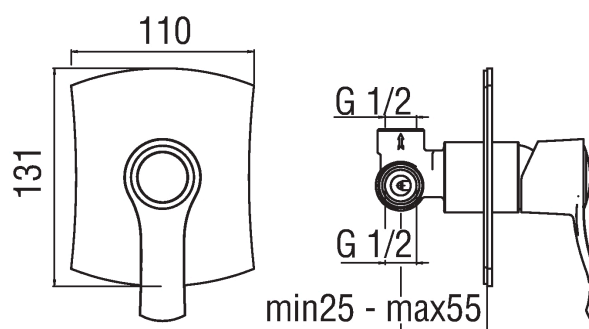

Image

Technical drawing

Specifications

Shower
Flush fit single control
Chrome Finish
1-way outlet
Built-in part included
Cartridge \varnothing 35 mm
Dynamic flow limiter (-50%)
The temperature limiter
Packaging: 17,1 x 10,8 x 11 cm / 0,002031 m³ / 1 kg

Flow rate diagram