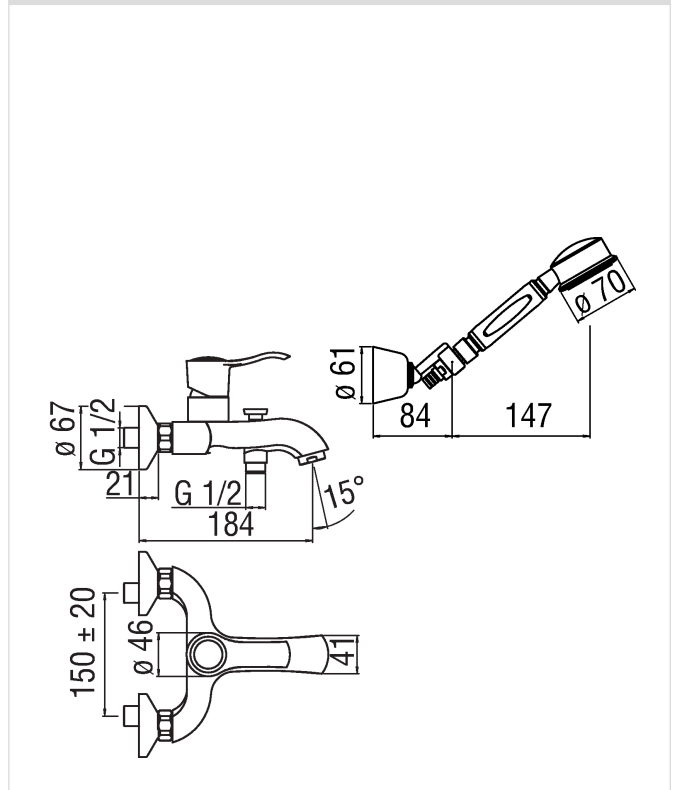

Image

Technical drawing

Specifications

- Tub
- External single control with duplex
- Chrome Finish
- Automatic deviator
- Adjustable hand shower support
- Single jet hand shower
- 150 cm hose
- Cartridge \varnothing 35 mm
- Dynamic flow limiter (-50%)
- The temperature limiter
- Aerator Neoperl[®] M 28 x 1
- Packaging: 25,1 x 21 x 17 cm / 0,00896 m³ / 1 kg

Flow rate diagram