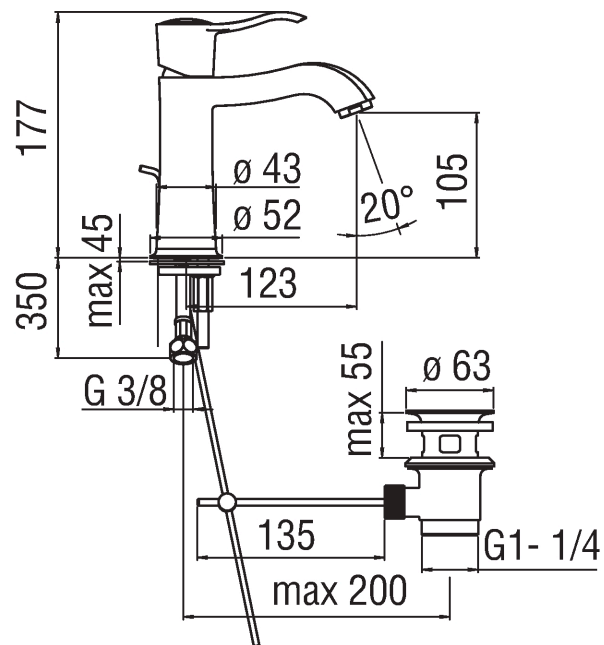

Image

Technical drawing

Specifications

- Washbasin
- Single control
- Chrome Finish
- Cartridge \varnothing 28 mm
- Dynamic flow limiter (-50%)
- The temperature limiter
- Aerator Neoperl® cascade M 24 x 1
- Flexible Parigi® SPX® stainless steel \varnothing 3/8"
- Packaging: 41 x 21 x 7 cm / 0,006027 m' / 2,01 kg

Flow rate diagram