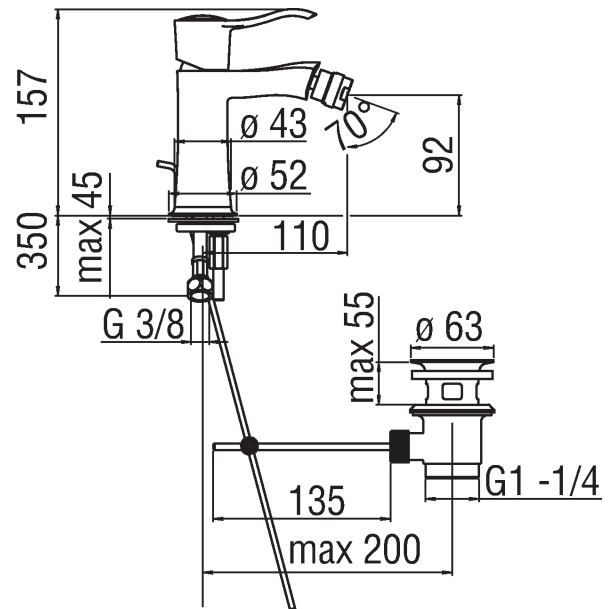

Image

Technical drawing

Specifications

Bidet
 Single control
 Chrome Finish
 Swivel jet
 Cartridge $\varnothing 28$ mm
 Dynamic flow limiter (-50%)
 The temperature limiter
 Aerator Neoperl[®] M 24 x 1
 Flexible Parigi[®] SPX[®] stainless steel $\varnothing 3/8''$
 Packaging: 41 x 21 x 7 cm / 0,006027 m³ / 1,87 kg

Flow rate diagram