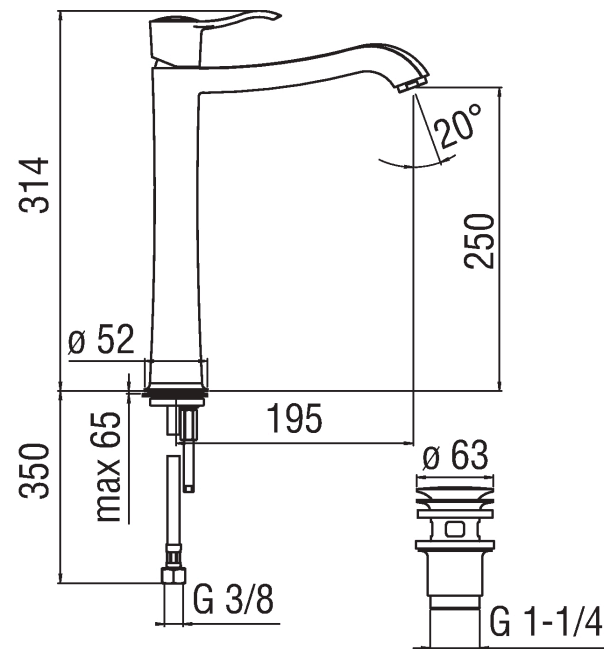

Image

Technical drawing

Specifications

Washbasin
Basin single control
Chrome Finish
Cartridge \varnothing 28 mm
Dynamic flow limiter (-50%)
The temperature limiter
Aerator Neoperl® cascade M 24 x 1
Flexible Parigi® SPX® stainless steel \varnothing 3/8"
Packaging: 56,5 x 29 x 7,1 cm / 0,011633 m' / 3,1 kg

Flow rate diagram