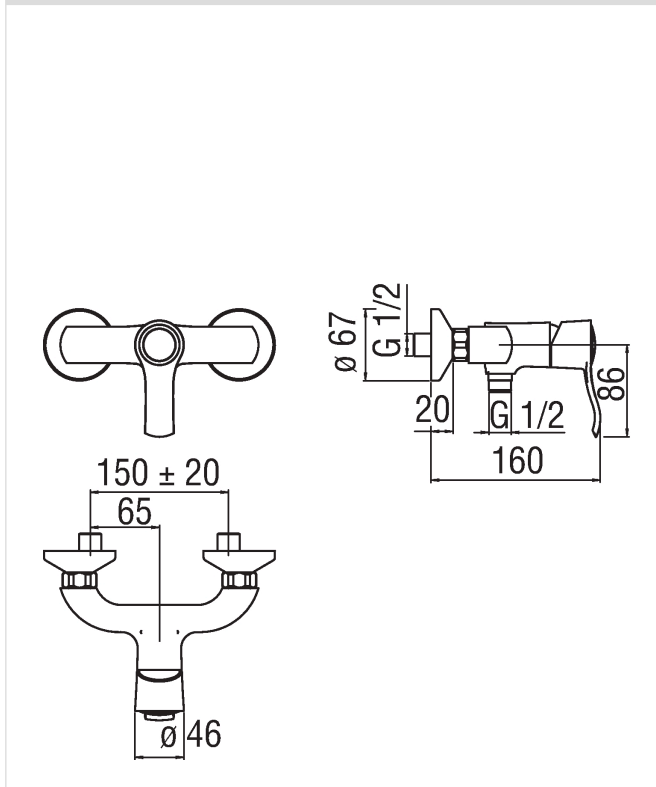

Image

Technical drawing

Specifications

- Shower
- External single control
- Chrome Finish
- 1/2" outlet
- Cartridge  $\varnothing$  35 mm
- Dynamic flow limiter (-50%)
- The temperature limiter
- Packaging: 16,5 x 21,5 x 17,1 cm / 0,006066 m<sup>3</sup> / 1,66 kg

Flow rate diagram