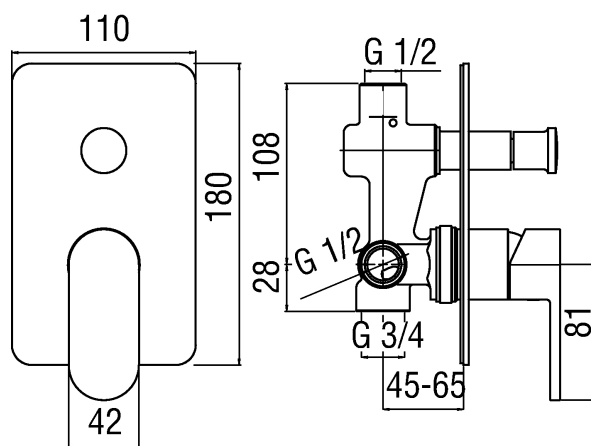

Image

Technical drawing

Specifications

- Shower
- Flush fit single control
- Chrome Finish
- 2-way outlet
- Automatic deviator
- Built-in part included
- Cartridge \varnothing 35 mm
- Dynamic flow limiter (-50%)
- The temperature limiter
- Packaging: 16,5 x 21,5 x 17,1 cm / 0,006066 m³ / 2,4 kg

Flow rate diagram