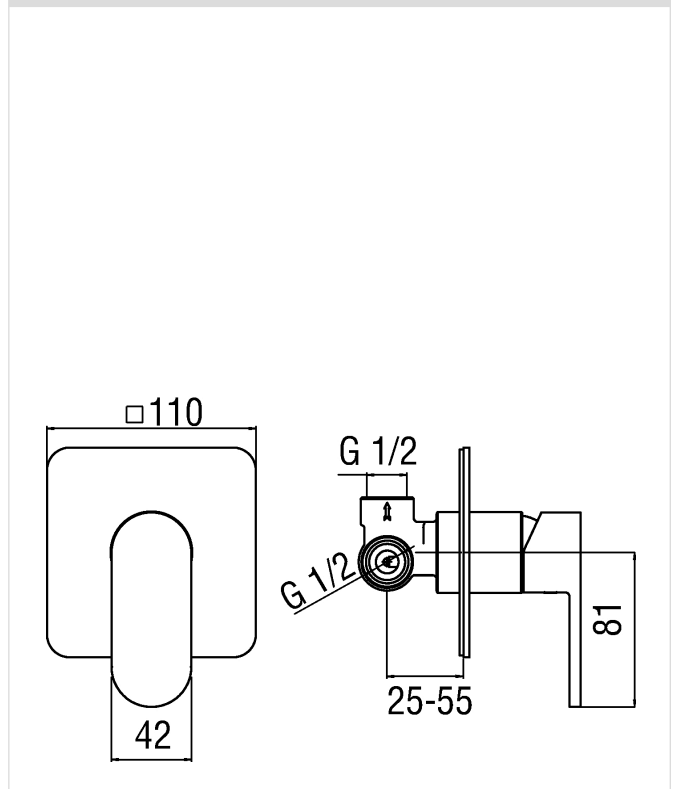

Image

Technical drawing

Specifications

- Shower
- Flush fit single control
- Chrome Finish
- 1-way outlet
- Built-in part included
- Cartridge \varnothing 35 mm
- Dynamic flow limiter (-50%)
- The temperature limiter
- Packaging: 17,1 x 10,8 x 11 cm / 0,002031 m³ / 1,27 kg

Flow rate diagram