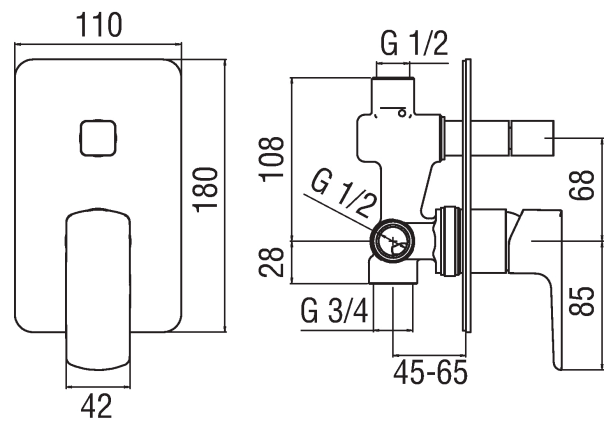

Image

Technical drawing

Specifications

Shower
Flush fit single control
Chrome Finish
2-way outlet
Automatic deviator
Built-in part included
Cartridge \varnothing 35 mm
Dynamic flow limiter (-50%)
The temperature limiter
Packaging: 22 x 15,5 x 15 cm / 0,005115 m³ / 2,328 kg

Flow rate diagram