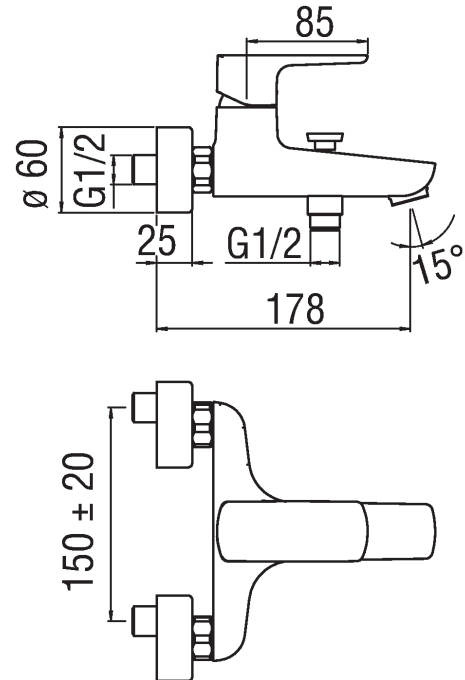

Image

Technical drawing

Specifications

- Tub
- External single control
- Chrome Finish
- 1/2" outlet
- Diverter included into the handle
- Cartridge \varnothing 35 mm
- Dynamic flow limiter (-50%)
- The temperature limiter
- Aerator Neoperl[®] M 28 x 1
- Packaging: 22 x 15,5 x 15 cm / 0,005115 m³ / 0 kg

Flow rate diagram