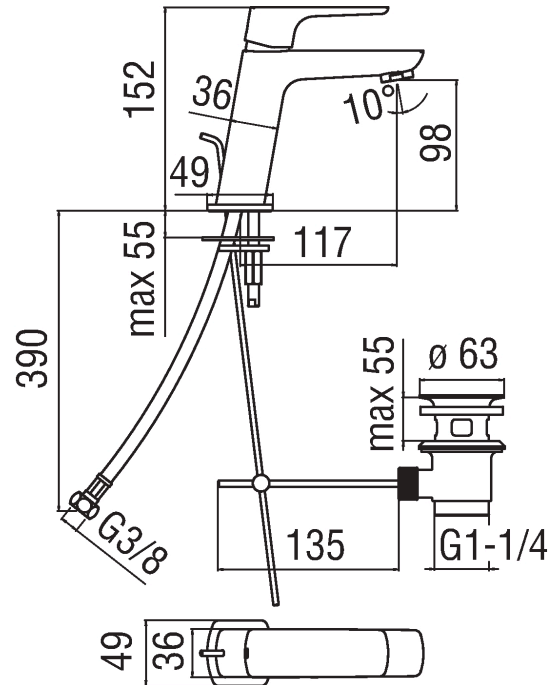

Image

Technical drawing

Specifications

- Washbasin
- Single control
- Chrome Finish
- Cartridge \varnothing 28 mm
- Dynamic flow limiter (-50%)
- The temperature limiter
- Aerator Neoperl® cascade M 24 x 1
- Flexible Parigi® SPX® stainless steel \varnothing 3/8"
- Packaging: 41,5 x 16 x 7,5 cm / 0,00498 m³ / 1,87 kg

Flow rate diagram