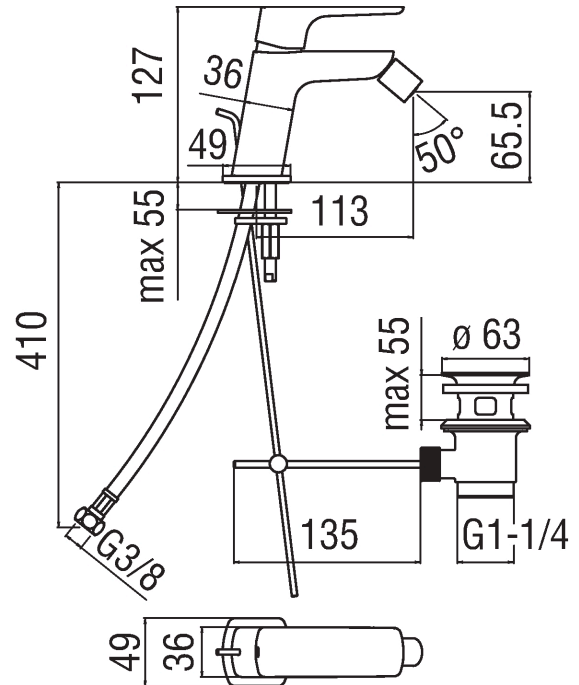

Image

Technical drawing

Specifications

- Bidet
- Single control
- Swivel jet
- Cartridge \varnothing 28 mm
- Dynamic flow limiter (-50%)
- The temperature limiter
- Aerator Neoperl® caché M 16,5 x 1 with swivel
- Flexible Parigi® SPX® stainless steel \varnothing 3/8"
- Packaging: 41,5 x 16 x 7,5 cm / 0,00498 m' / 1,71 kg

Flow rate diagram